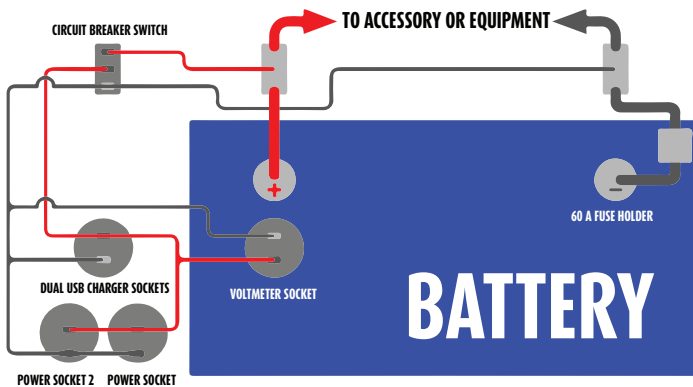

PORTABLE BATTERYBOX

CBB-N70F

- 1 x LED battery voltmeter
- 2 x 12 V marine grade cigarette outputs
- 2 x USB outputs (1 x 5 V / 1 A, 1 x 5 V / 2,1 A)
- 16 A built in circuit breaker switch
- 60 A inline fuse
- 12 V high current +/- terminals
- Locking strap with clips
- Black screws and fittings included
- Outer dimensions: L424 x W251 x H306 mm
- Inner dimensions: L338 x W206 x H220 mm

60 A inline fuse

Negative (-) terminal

Positive (+) terminal

Dual USB outputs:
1 x 5 V / 1 A
1 x 5 V / 2,1 A

Dual 12 V outputs

Negative (-) terminal post

Positive (+) terminal post

Digital voltmeter

Power switch with 16 A circuit breaker

NORDMAX™