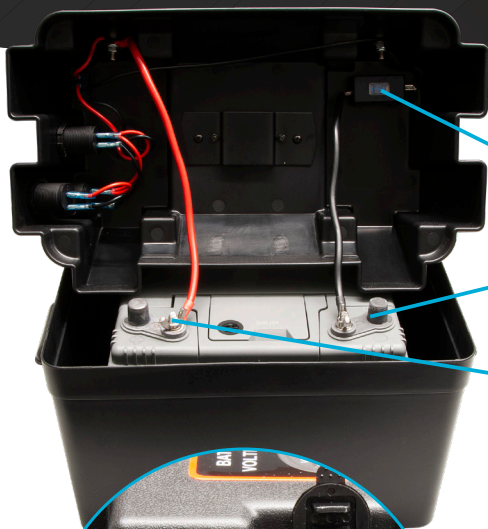

PORTABLE BATTERYBOX

CBB-N70F

- 1 x LED battery voltmeter
- 2 x 12 V marine grade cigarette outputs
- 2 x USB outputs (1 x 5 V / 1 A, 1 x 5 V / 2,1 A)
- 16 A built in circuit breaker switch
- 60 A inline fuse
- 12 V high current +/- terminals
- Locking strap with clips
- Black screws and fittings included
- Outer dimensions: L424 x W251 x H306 mm
- Inner dimensions: L338 x W206 x H220 mm

60 A inline fuse

Negative (-) terminal

Positive (+) terminal

Dual USB outputs:
1 x 5 V / 1 A
1 x 5 V / 2,1 A

Dual 12 V outputs

Negative (-) terminal post

Positive (+) terminal post

Digital voltmeter

Power switch with 16 A circuit breaker

NORDMAX™